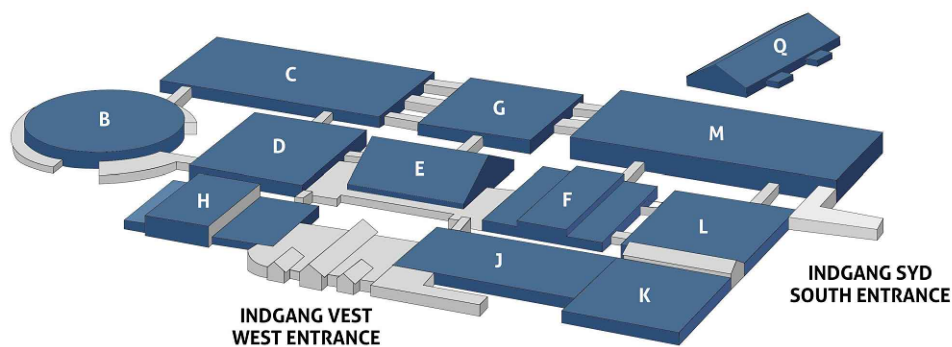

GATE/PORT

H: 450 cm.
B: 398 cm.

Hall K

Scale : 1 : 300
Revised : 07.12.18
Draw. by : MM