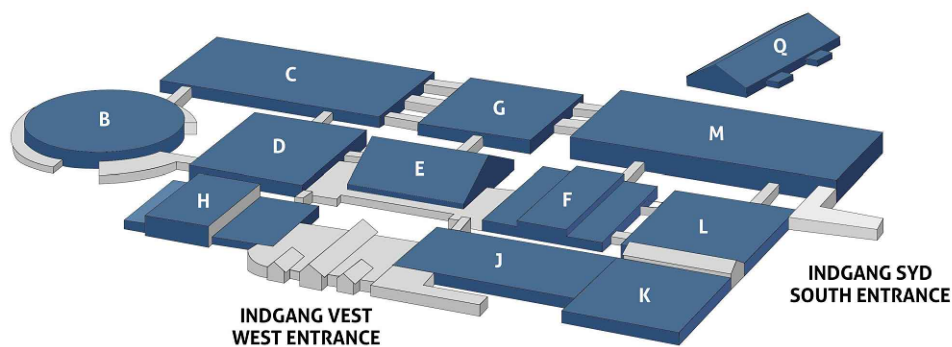

GATE/PORT

H: 450 cm.
B: 398 cm.

Hall K

Scale : 1 : 300
Revised : 14.03.19
Draw. by : MM